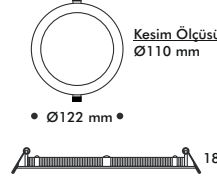

3000K/4000K/6500K