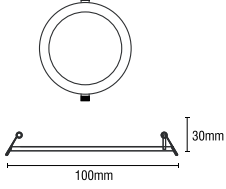

5W LED DOWNLIGHT

3000K/4000K/6500K