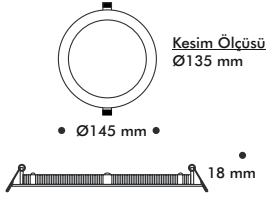

9W LED SLİM DOWNLIGHT

5.50 $

3000K/4000K/6500K

PL009

12W LED SLİM DOWNLIGHT

6.50 $

3000K/4000K/6500K