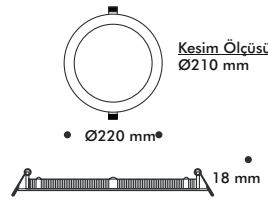

3W LED SLİM DOWNLIGHT

3.20 $

3000K/4000K/6500K

PL003

6W LED SLİM DOWNLIGHT

4.00 $

3000K/4000K/6500K

PL006

9W LED SLİM DOWNLIGHT

5.50 $

3000K/4000K/6500K

PL009

12W LED SLİM DOWNLIGHT

6.50 $

3000K/4000K/6500K

PL012

15W LED SLİM DOWNLIGHT

7.50 $

3000K/4000K/6500K

PL015

18W LED SLİM DOWNLIGHT

7.90 $

3000K/4000K/6500K

PL018