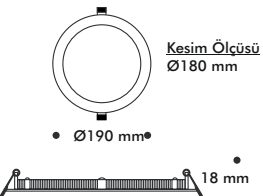

15W LED SLİM DOWNLIGHT

7.50 $

3000K/4000K/6500K

PL015

18W LED SLİM DOWNLIGHT

7.90 $

3000K/4000K/6500K